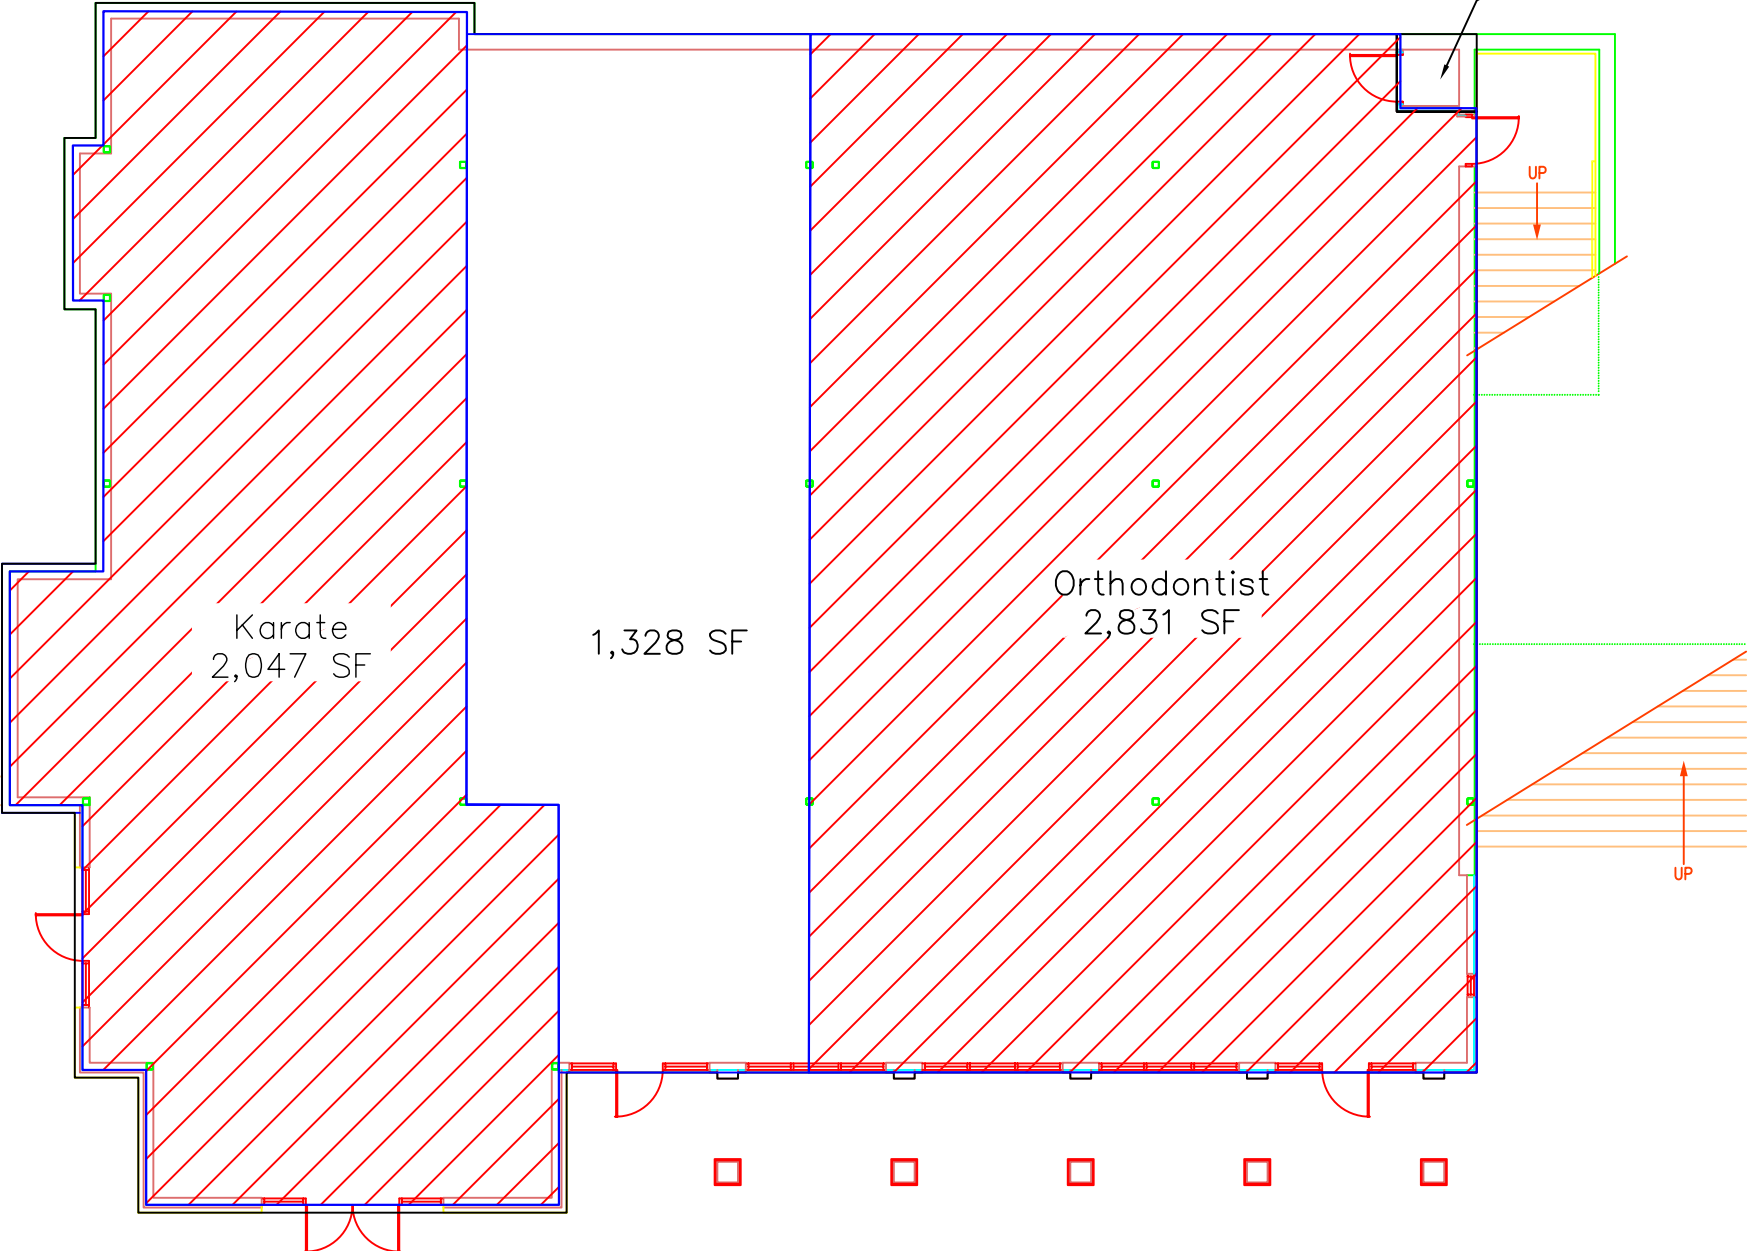

6232 SF

26 SF

Karate
2,047 SF

1,328 SF

Orthodontist
2,831 SF

1
A101 **LOWER LEVEL PLAN**
SCALE: 1/8" = 1'-0"